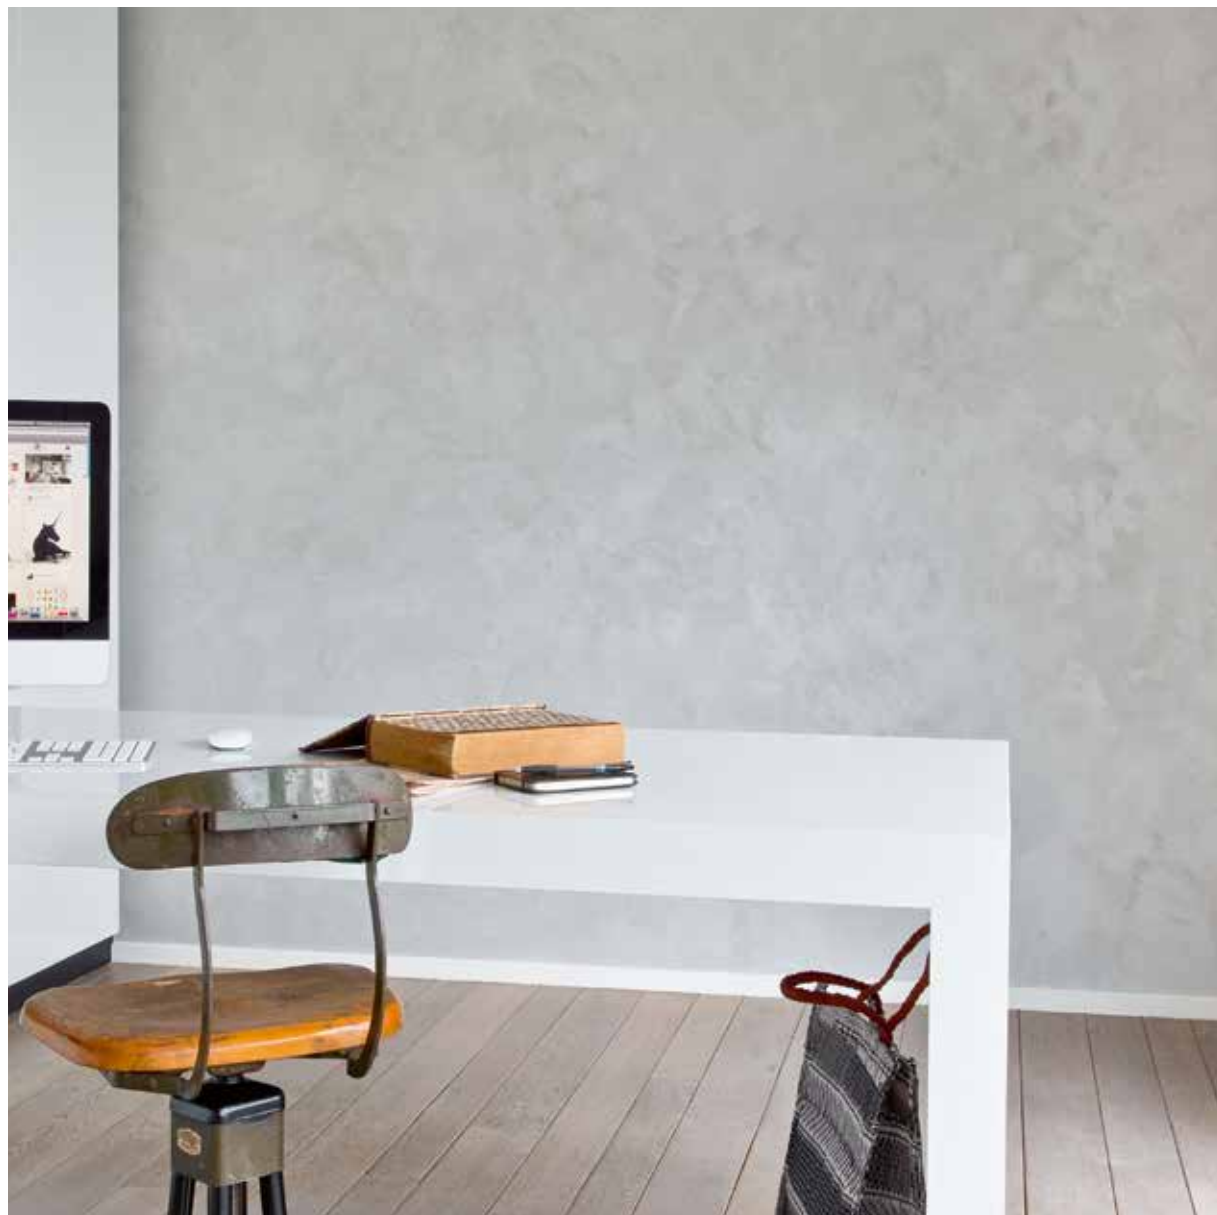

02

Maroc Strict by Stone | X1-65 strict by stone

03

Maroc Strict by Stone | X1-65 strict by stone